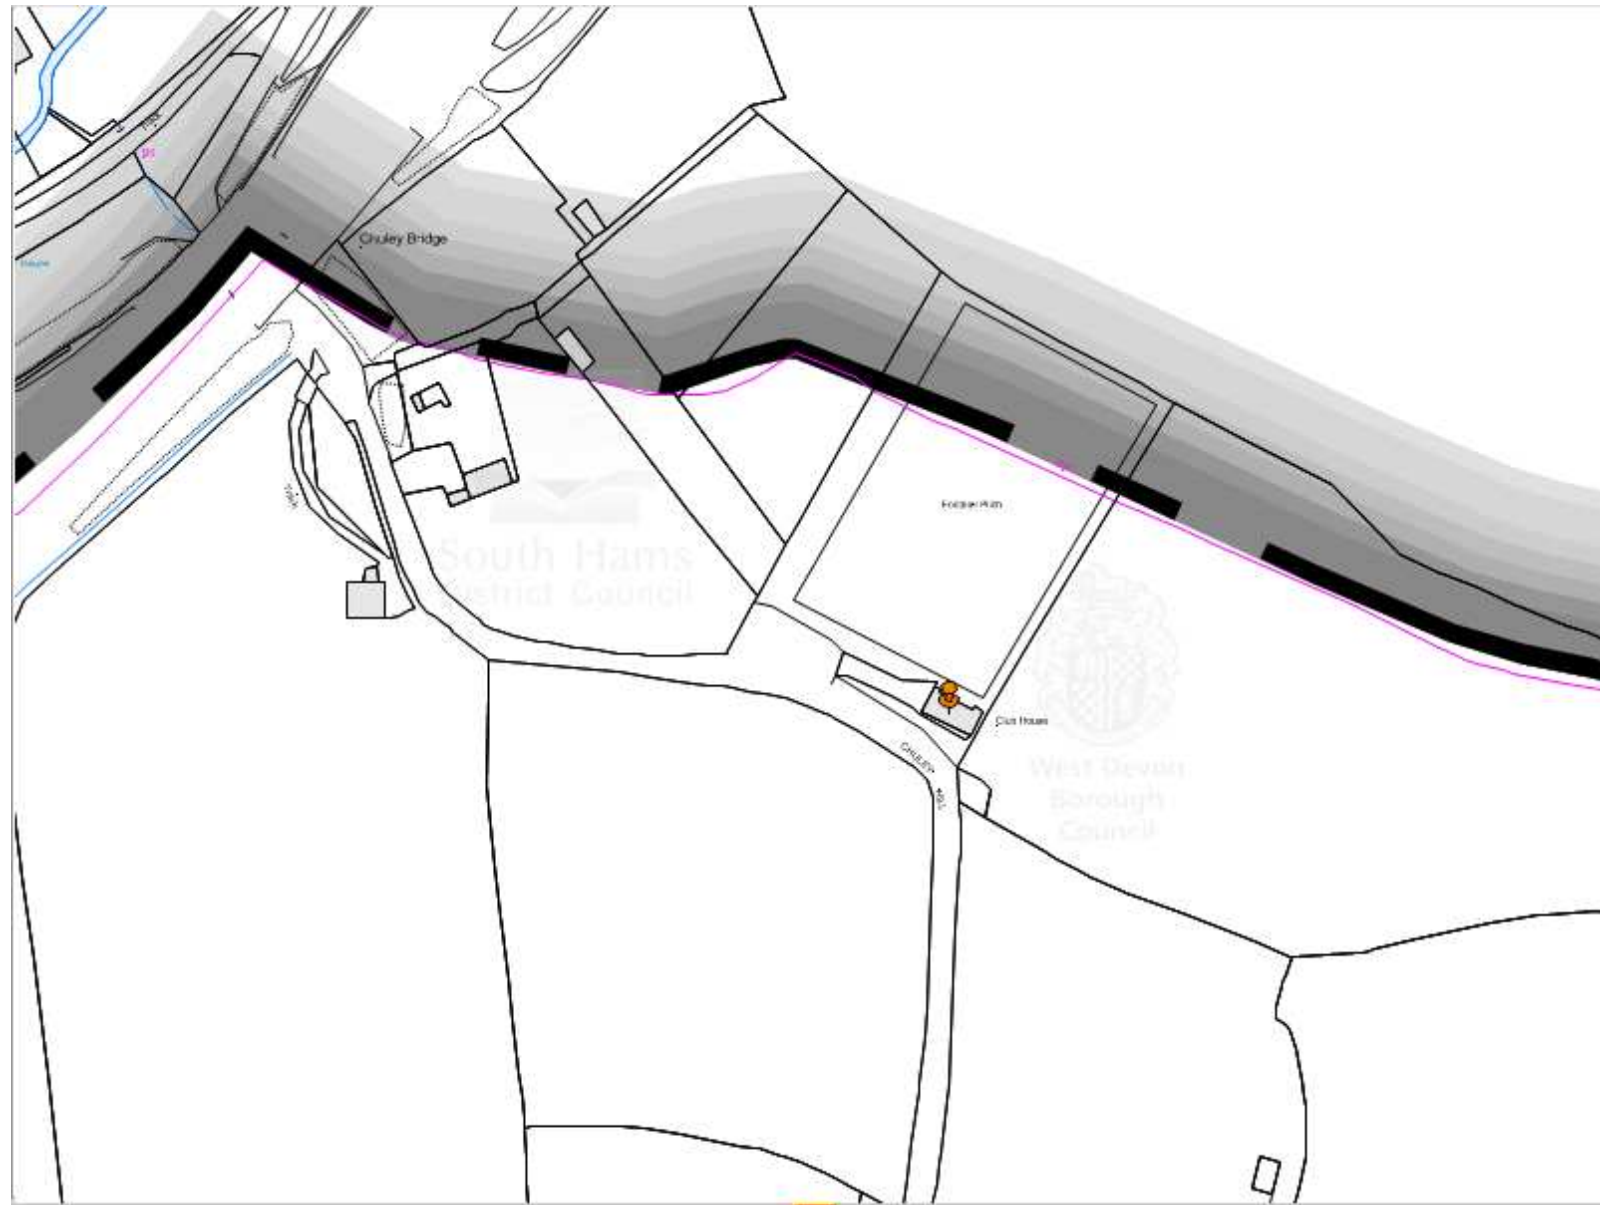

Key

- Pin = Ashburton FC clubhouse
- = Ashburton FC football pitch

Key
Pin = Ashburton FC
clubhouse